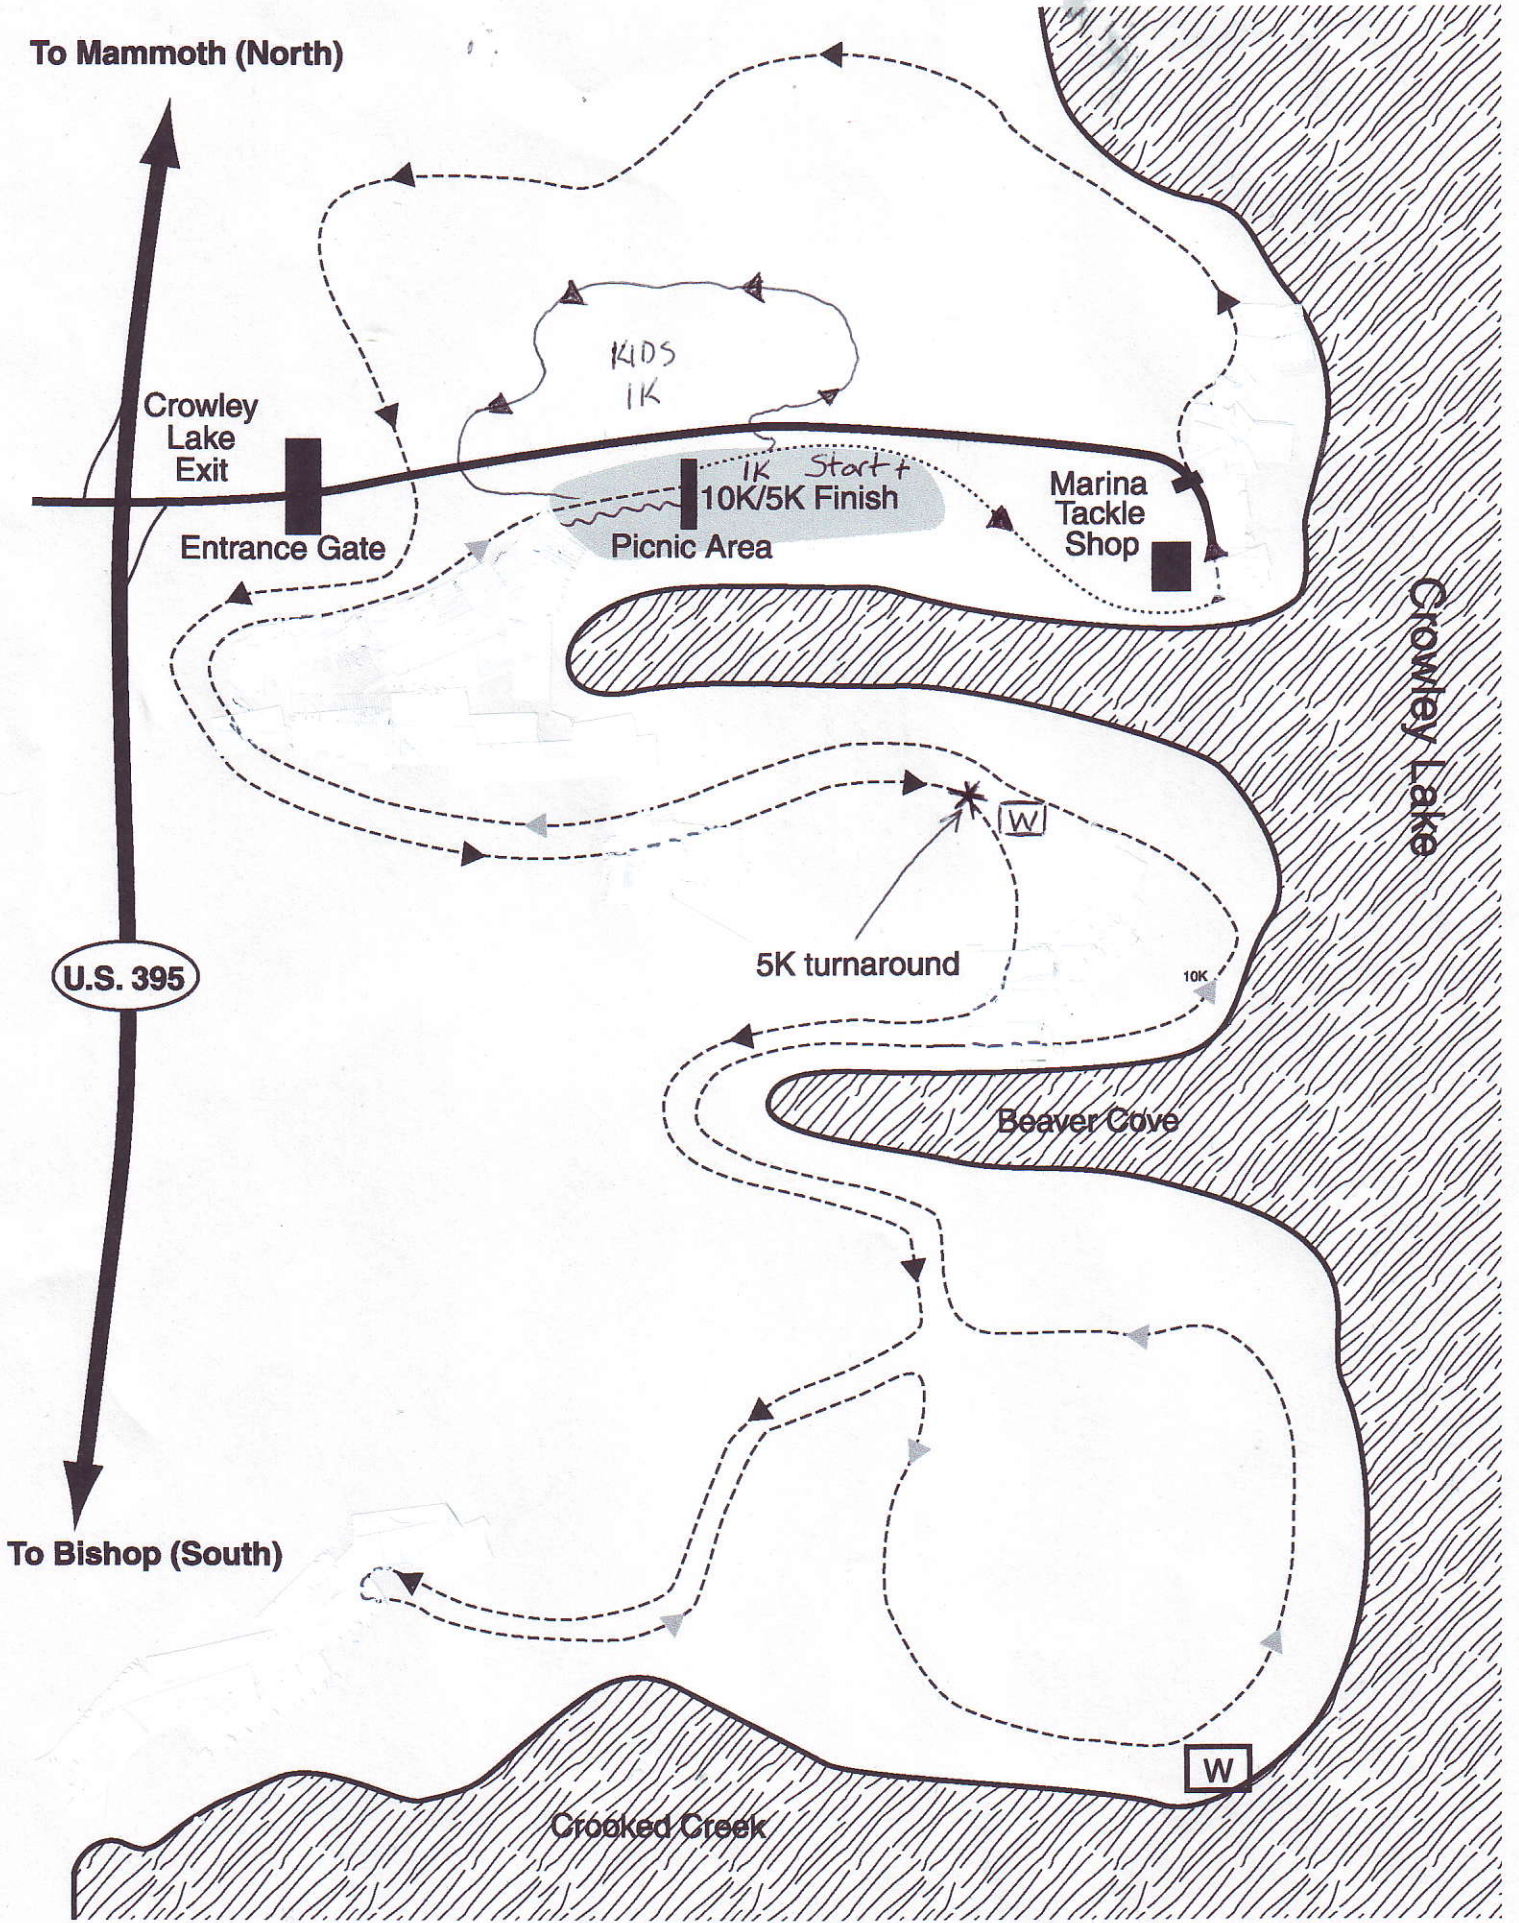

To Mammoth (North)

Crowley Lake Exit

Entrance Gate

KIDS 1K

1K Start + 10K/5K Finish
Picnic Area

Marina Tackle Shop

Crowley Lake

U.S. 395

5K turnaround

10K

Beaver Cove

Crooked Creek

To Bishop (South)